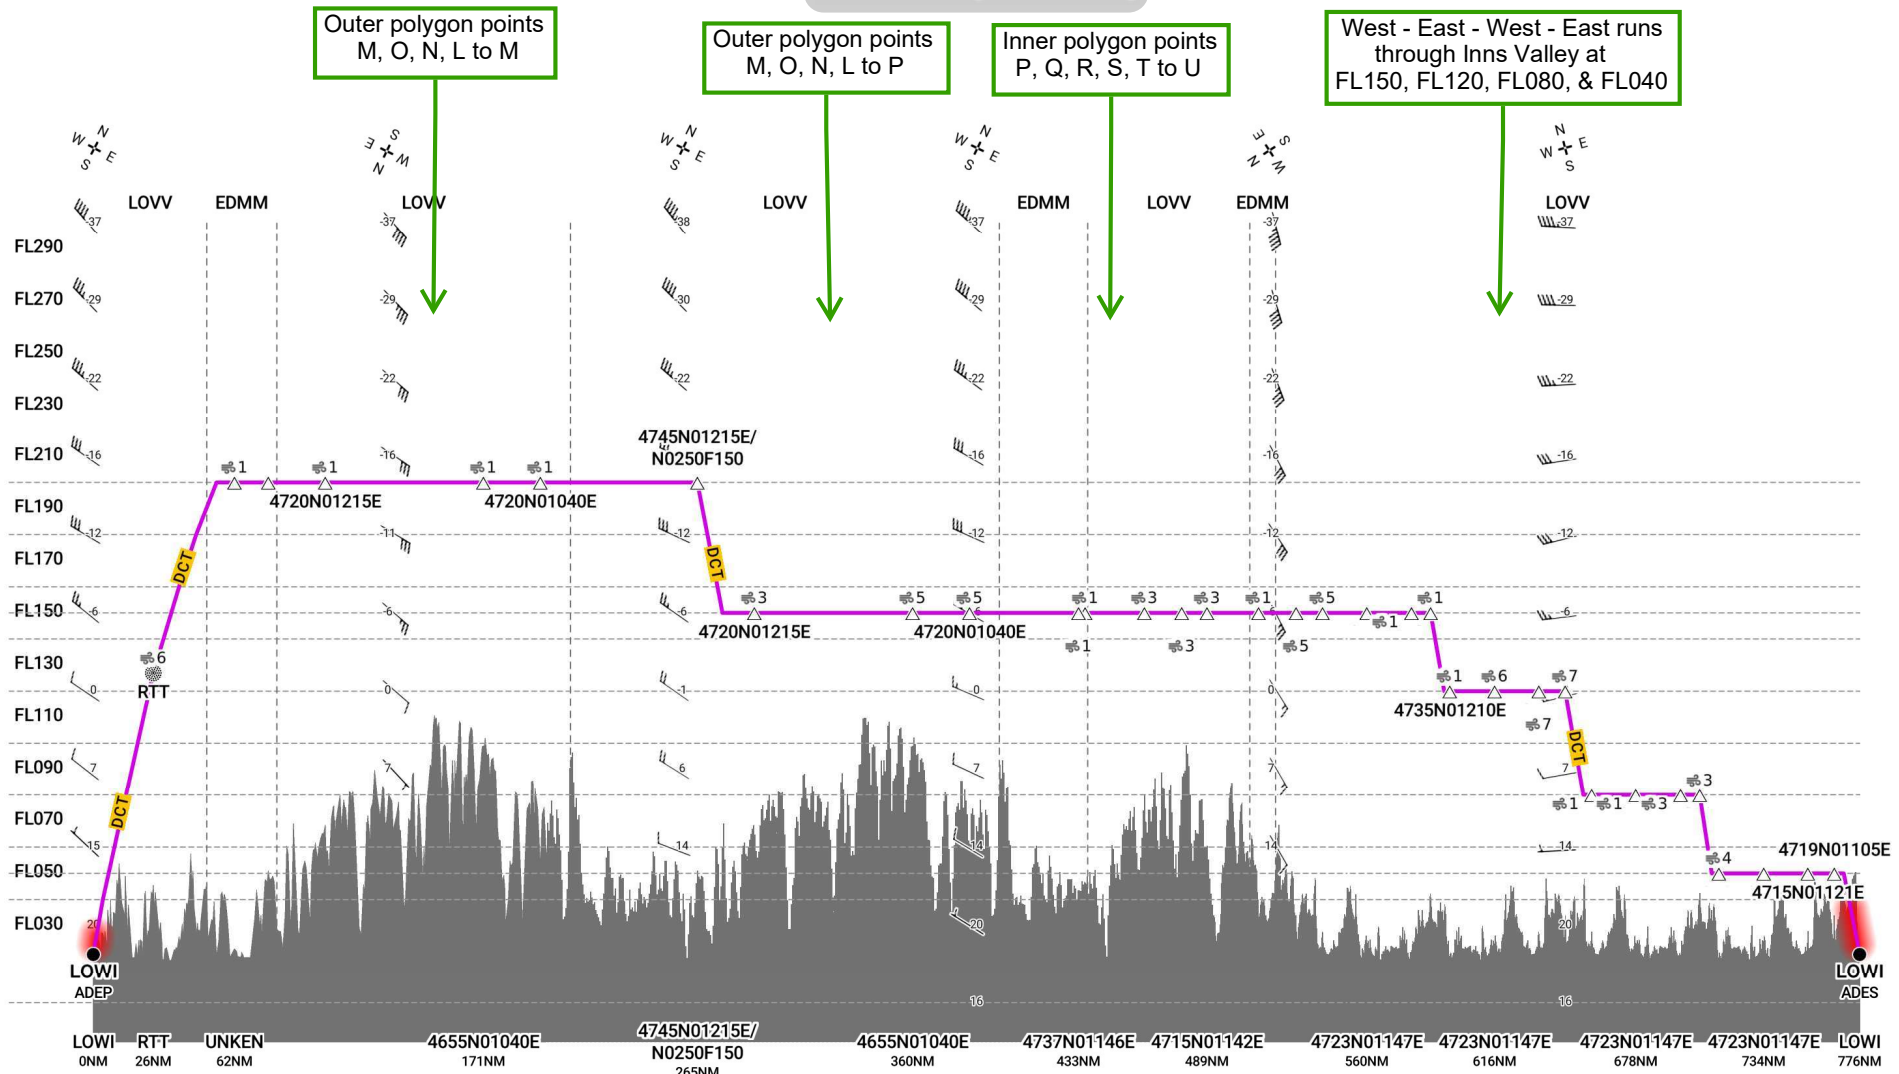

LOWI-LOWI [A/C GLUXE]

Outer polygon points
M, O, N, L to M

Outer polygon points
M, O, N, L to P

Inner polygon points
P, Q, R, S, T to U

West - East - West - East runs
through Inns Valley at
FL150, FL120, FL080, & FL040

Route	FIR boundary	Clear Air Turbulence Scale
SID/STAR	Airway Label	In Cloud Turbulence Scale
MEA	EDTO Markers	Caution, no data available
Route to ALT/TALT	SEOPS Glide Cone Coverage	Icing Scale
Tropopause	Direction of Wind	10%
Terrain	Wind shear	100%
Caution: terrain data not available for Greenland.	Direction of Travel	Wind Speed
	Performance Envelope	5 Knots 10 Knots 50 Knots